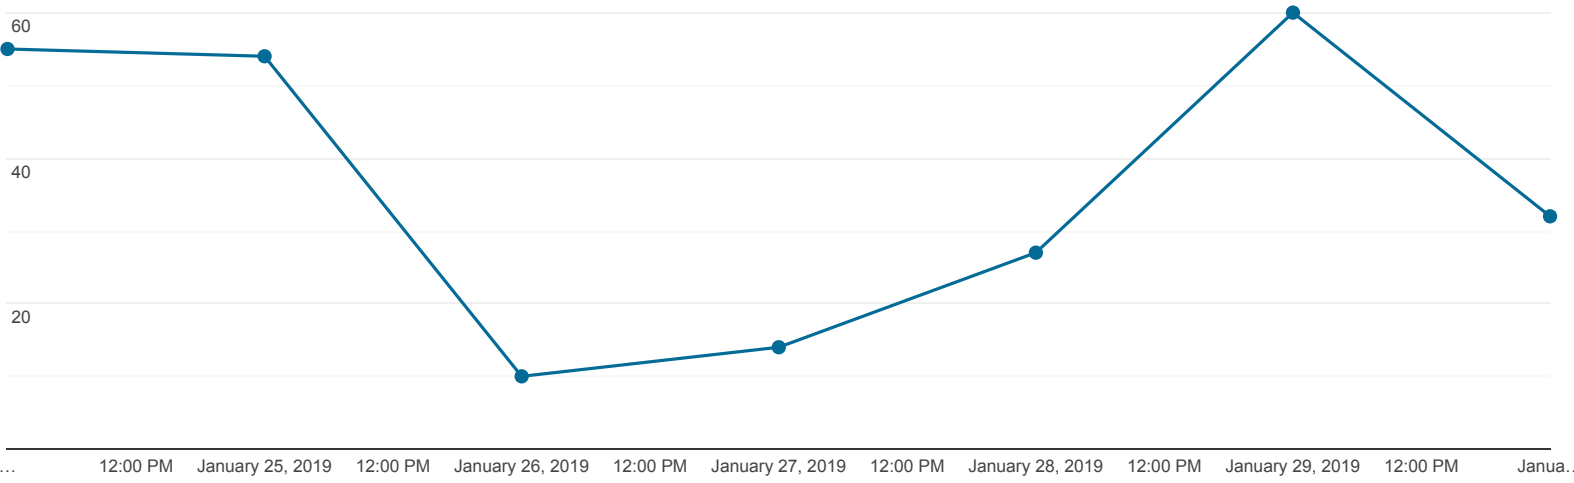

### Active Users

All Users  
100.00% Users

Jan 24, 2019 - Jan 30, 2019

#### Active Users

- 1 Day Active Users
- 7 Day Active Users
- 14 Day Active Users
- 28 Day Active Users

1 Day Active Users  
**32**  
 % of Total: 100.00% (32)

7 Day Active Users  
**219**  
 % of Total: 100.00% (219)

14 Day Active Users  
**454**  
 % of Total: 100.00% (454)

28 Day Active Users  
**718**  
 % of Total: 100.00% (718)